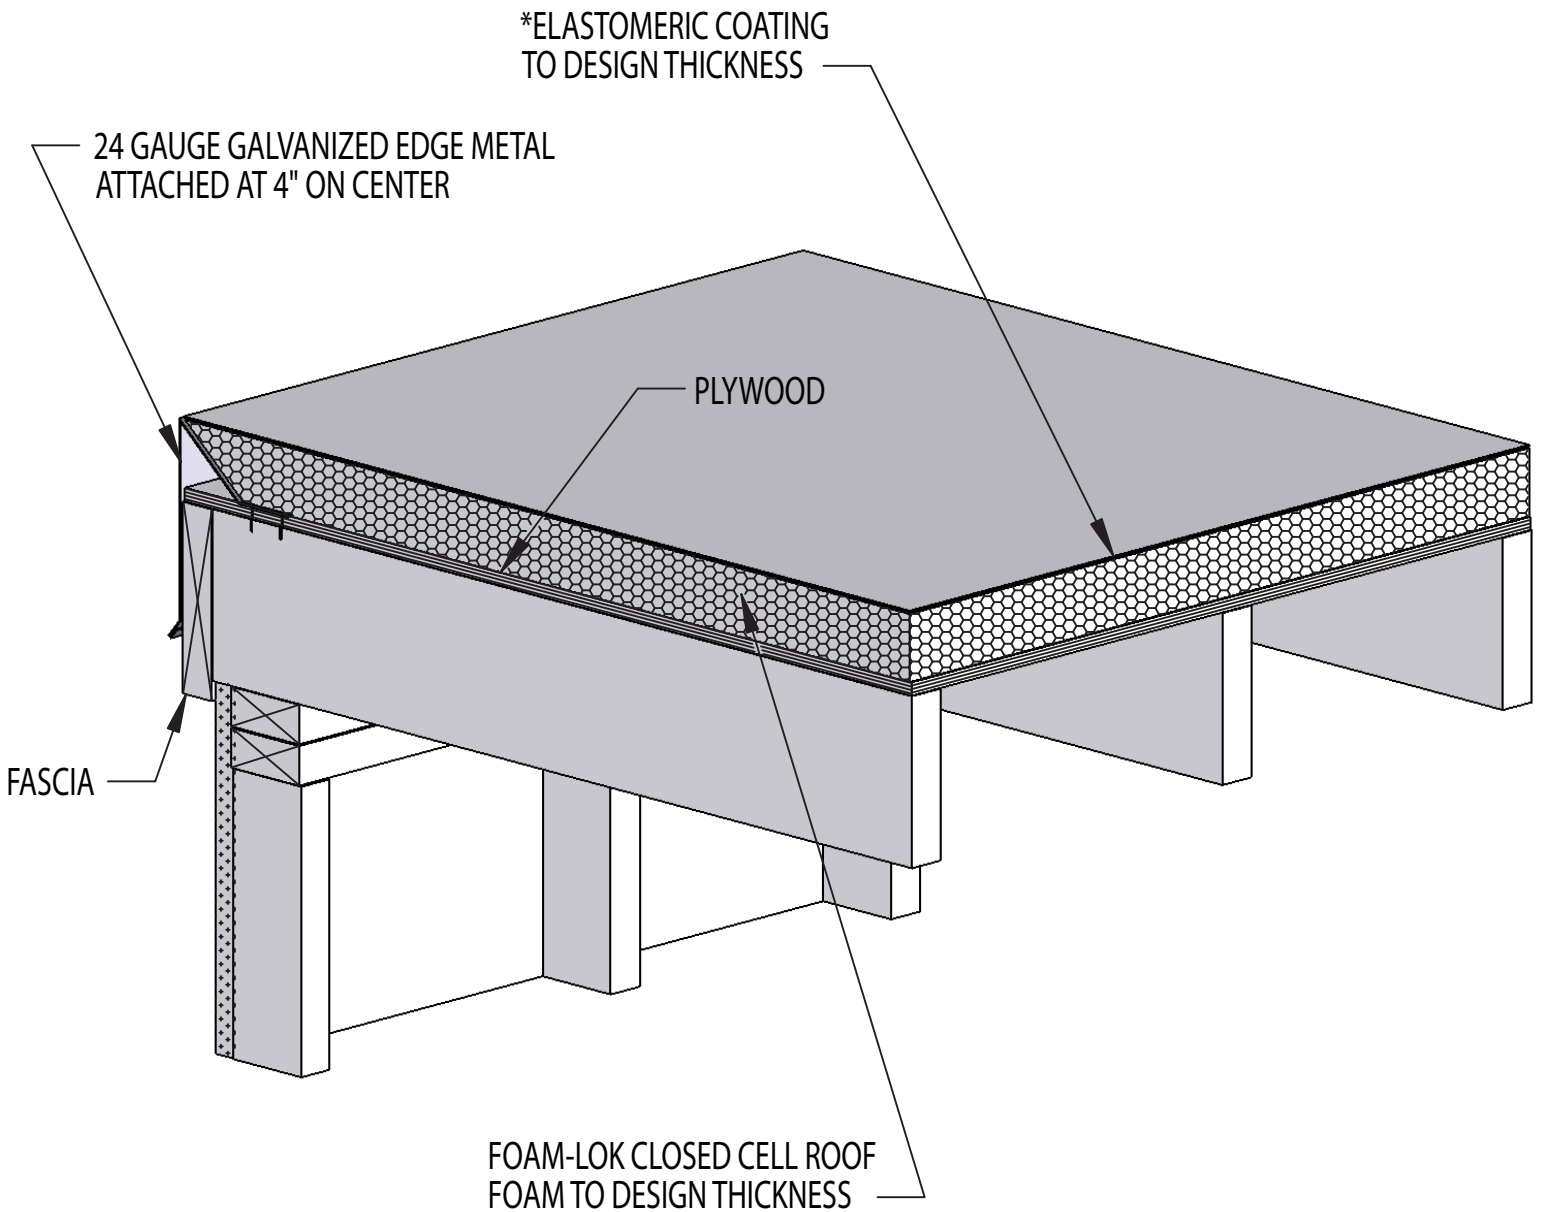

Standard Perimeter Edge Metal Flashing

*CONTACT LAPOLLA FOR ELASTOMERIC COATING RECOMMENDATION

Lapolla Industries Inc.
15402 Vantage Parkway East, Suite 322
Houston, Texas 77032
1-888-4-LAPOLLA
Lapolla.com

FOAM-LOK[™]
SPRAY FOAM ROOFING